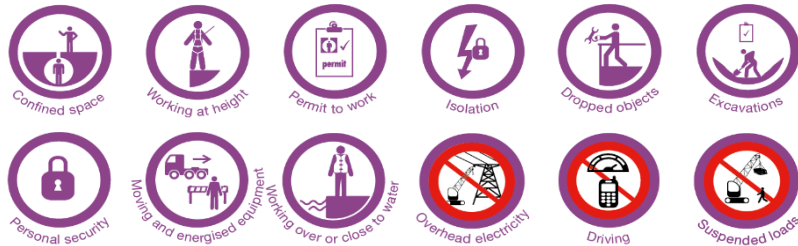

It takes courage to intervene.

Implementation plan

Throughout **2019** we will:

- Streamline our safety tools
- Drive simplicity and consistency
- Develop the Wood Safety Toolbox
- Recognise great people and performance

wood.

Safety Shield

Prepare. Engage. Intervene.

Starting the change – Life Saving Rules (LSRs)

What we will change **now**:

- Streamline processes, starting with our LSRs
- Consolidate 12 LSRs into 9
- Consistent with many of our key customers