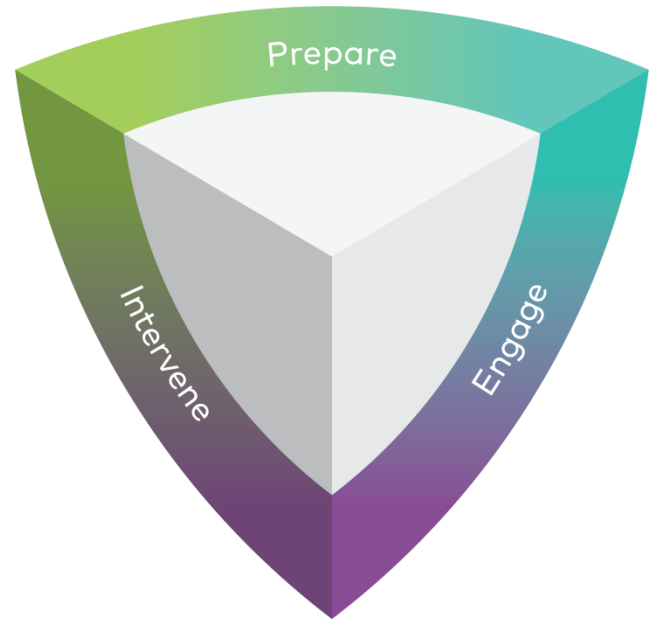

- Metaphor for protection
- Wood's new identity for safety
- 3-sided shield, 3 key elements:
 - Prepare
 - Engage
 - Intervene
- Simplifies safety message

Safety Shield aligns with our values

Built on Wood values and behaviours:

- Commitment to prepare
- Care to engage
- Courage to intervene

Everyone responsible for raising the shield

What does prepare mean?

Committing to job readiness **before** we go to work

- Trained and competent
- Assessed the risks
- Planned a safe method of work
- Appropriate procedures and established controls
- Appropriate tools
- Appropriate PPE
- Right level of supervision